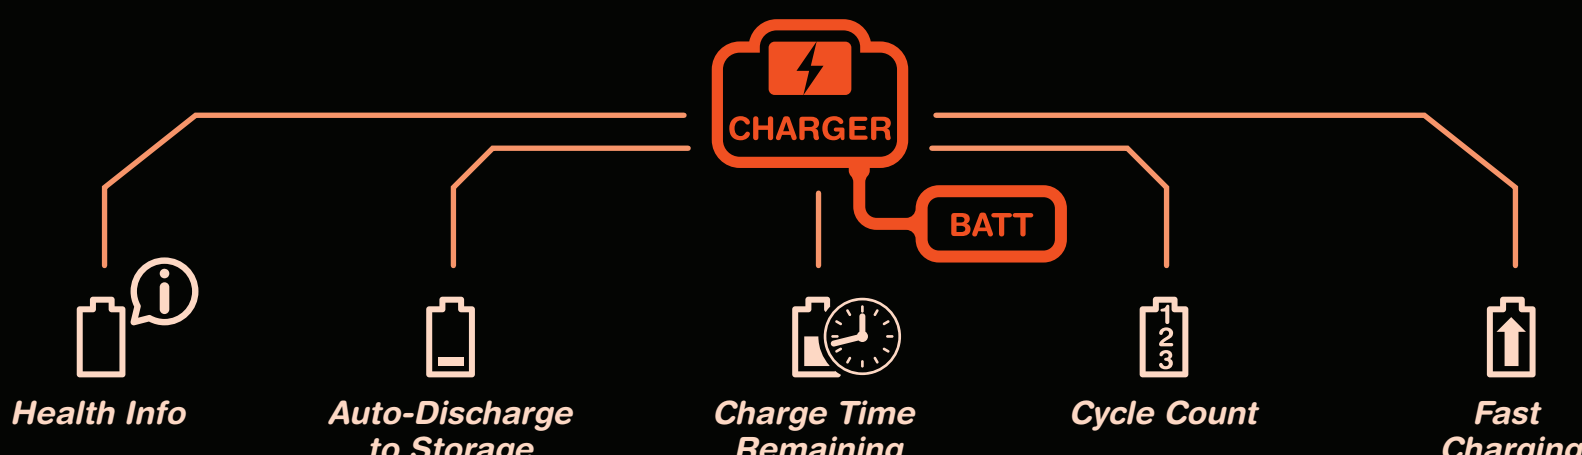

Spektrum™ — the Smart Choice

You're Better Connected To Your Model Than Ever Before!

Real-time vehicle data is at your fingertips on your Spektrum™ transmitter

EASY TO SET UP!

- No Extra Modules
- No Complicated Programming
- No Extra Wires

Spektrum™ — the Smart Choice

Absolutely the easiest and safest way to charge your batteries!

Smart batteries provide Smart chargers with correct charging parameters automatically.

EASY TO SET UP!

Accurate charging begins the instant you connect your pack!

Spektrum™ — the Smart Choice

One wire does it all!

The Smart data wire on the innovative IC3® or IC5® connector sends telemetry data directly to the transmitter.

EASY TO SET UP!

- No Extra Modules
- No Complicated Programming
- No Extra Wires