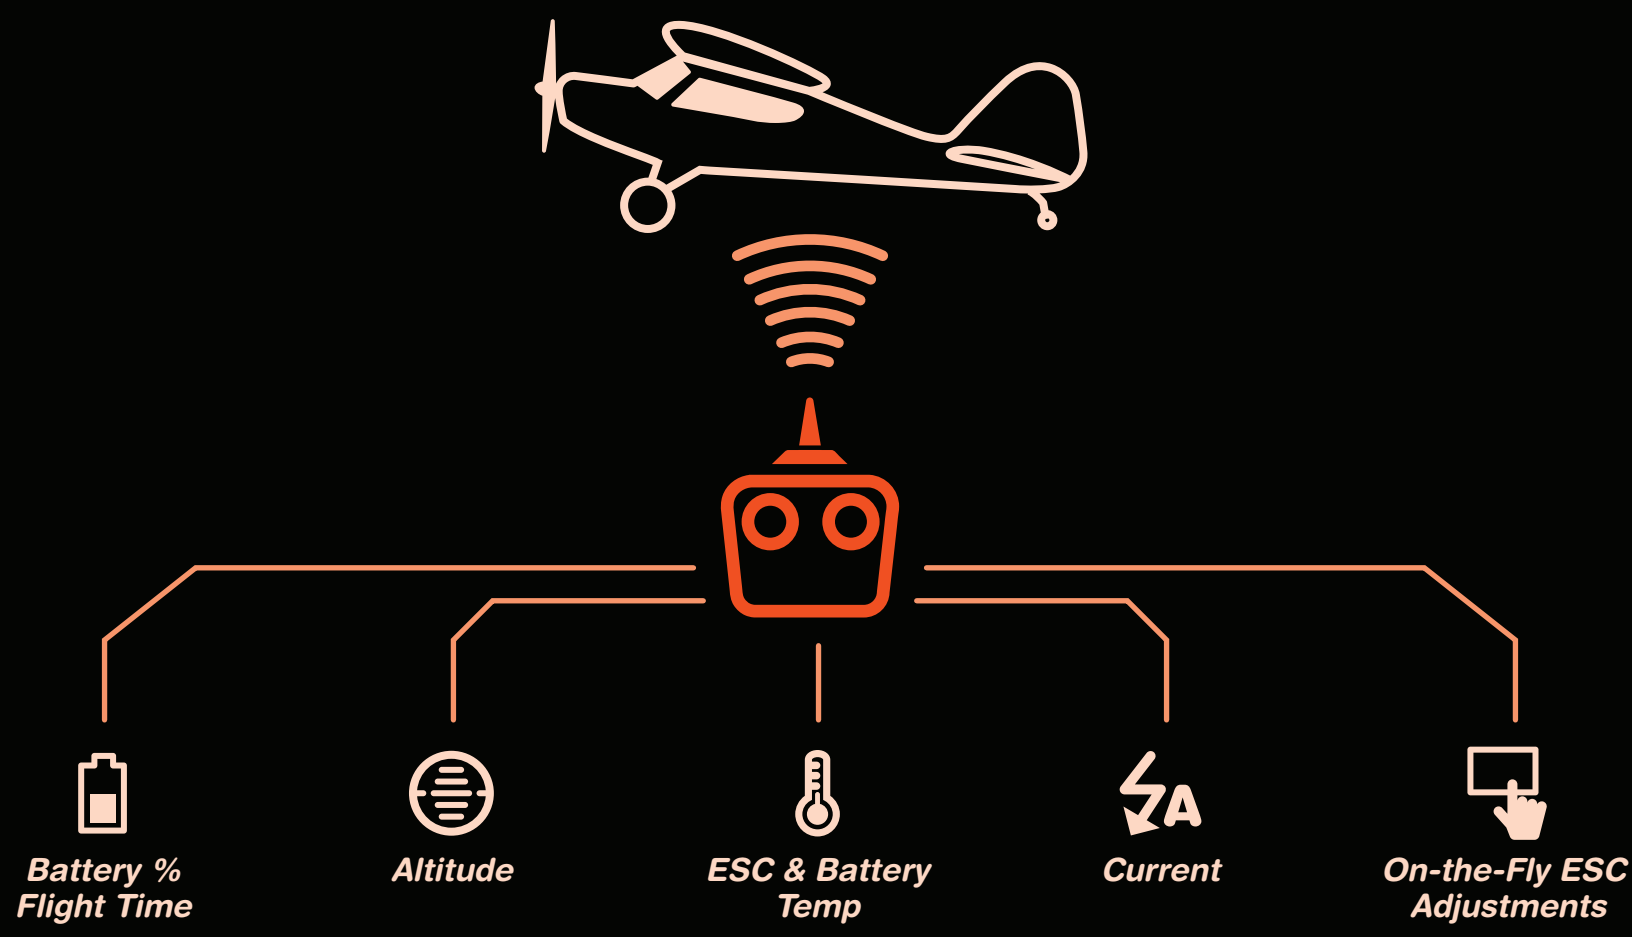

You're Better Connected To Your Model Than Ever Before!

Real-time aircraft data is at your fingertips on your Spektrum™ transmitter

EASY TO SET UP!

- No Extra Modules
- No Complicated Programming
- No Extra Wires

Spektrum™ — the Smart Choice

You're Better Connected To Your Model Than Ever Before!

Real-time vehicle data is at your fingertips on your Spektrum™ transmitter

EASY TO SET UP!

- No Extra Modules
- No Complicated Programming
- No Extra Wires

Spektrum™ — the Smart Choice

Absolutely the easiest and safest way to charge your batteries!

Smart batteries provide Smart chargers with correct charging parameters automatically.

EASY TO SET UP!

Accurate charging begins the instant you connect your pack!

Spektrum™ — the Smart Choice

One wire does it all!

The Smart data wire on the innovative IC3® or IC5® connector sends telemetry data directly to the transmitter.

EASY TO SET UP!

- No Extra Modules
- No Complicated Programming
- No Extra Wires