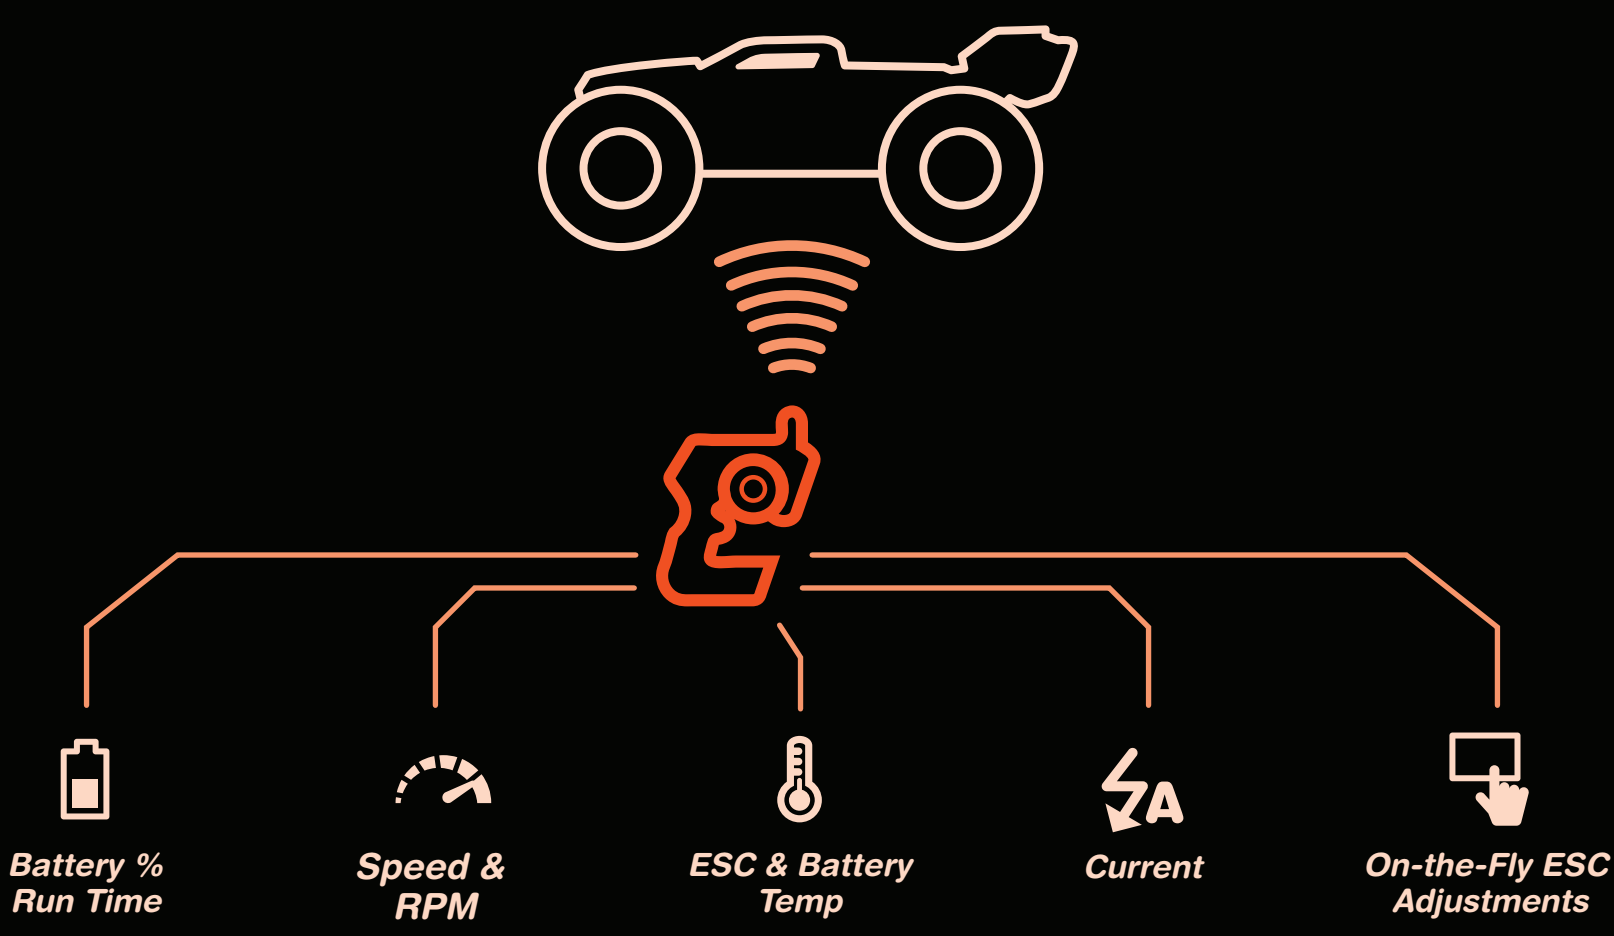

You're Better Connected To Your Model Than Ever Before!

Real-time aircraft data is at your fingertips on your Spektrum™ transmitter

EASY TO SET UP!

- No Extra Modules
- No Complicated Programming
- No Extra Wires

Spektrum™ — the Smart Choice

You're Better Connected To Your Model Than Ever Before!

Real-time vehicle data is at your fingertips on your Spektrum™ transmitter

EASY TO SET UP!

- No Extra Modules
- No Complicated Programming
- No Extra Wires

Spektrum™ — the Smart Choice

Absolutely the easiest and safest way to charge your batteries!

Smart batteries provide Smart chargers with correct charging parameters automatically.

EASY TO SET UP!

Accurate charging begins the instant you connect your pack!

Spektrum™ — the Smart Choice

One wire does it all!

The Smart data wire on the innovative IC3® or IC5® connector sends telemetry data directly to the transmitter.

EASY TO SET UP!

- No Extra Modules
- No Complicated Programming
- No Extra Wires