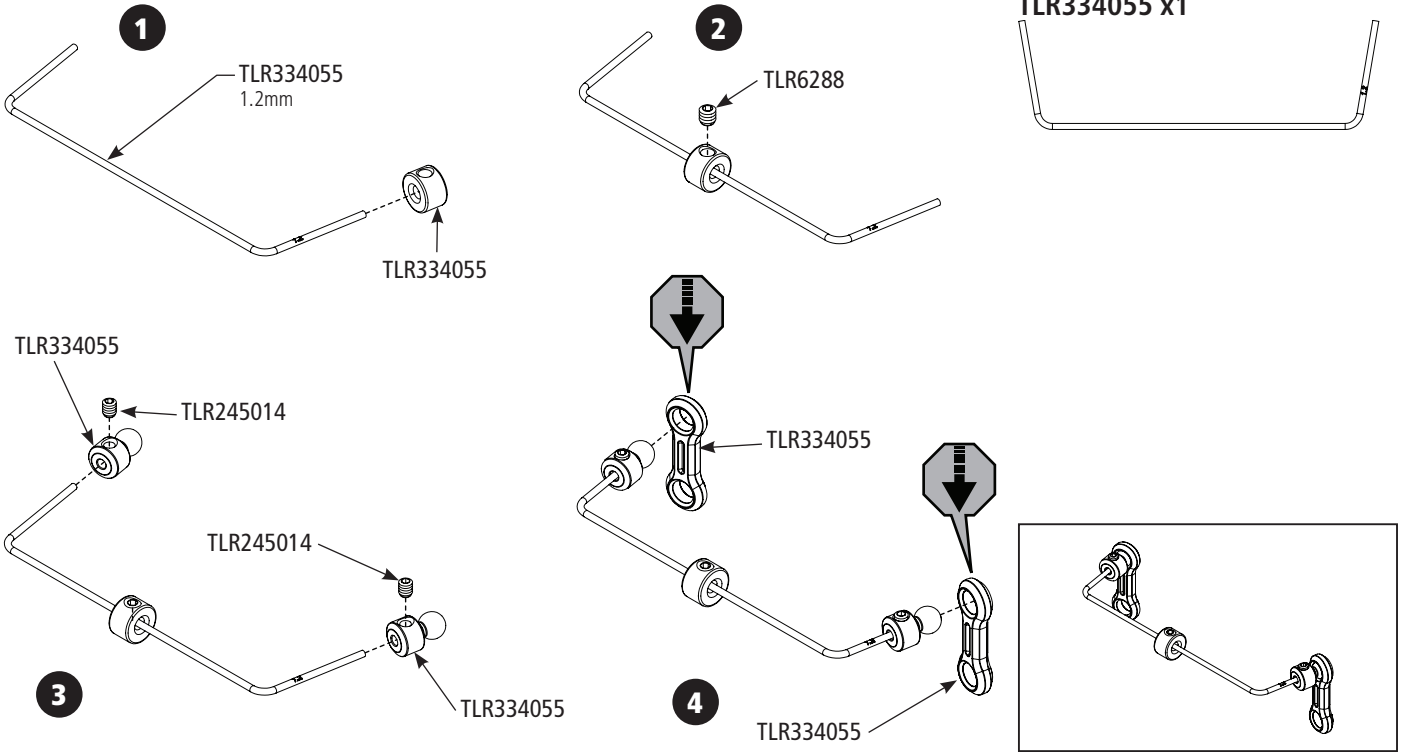

Push Firm

Fest drücken

Pousser fermement

Spingere forte

1

TLR5904 x1

M3 x 12mm BH

TLR234104 x1

2

TLR6288 x1
M3 x 3mm

TLR245014 x2
M2.5 x 3mm

TLR334055 x2

TLR334055 x1

TLR334055 x1

TLR334055 x1

3

TLR235015 x2
M3 x 4mm BH