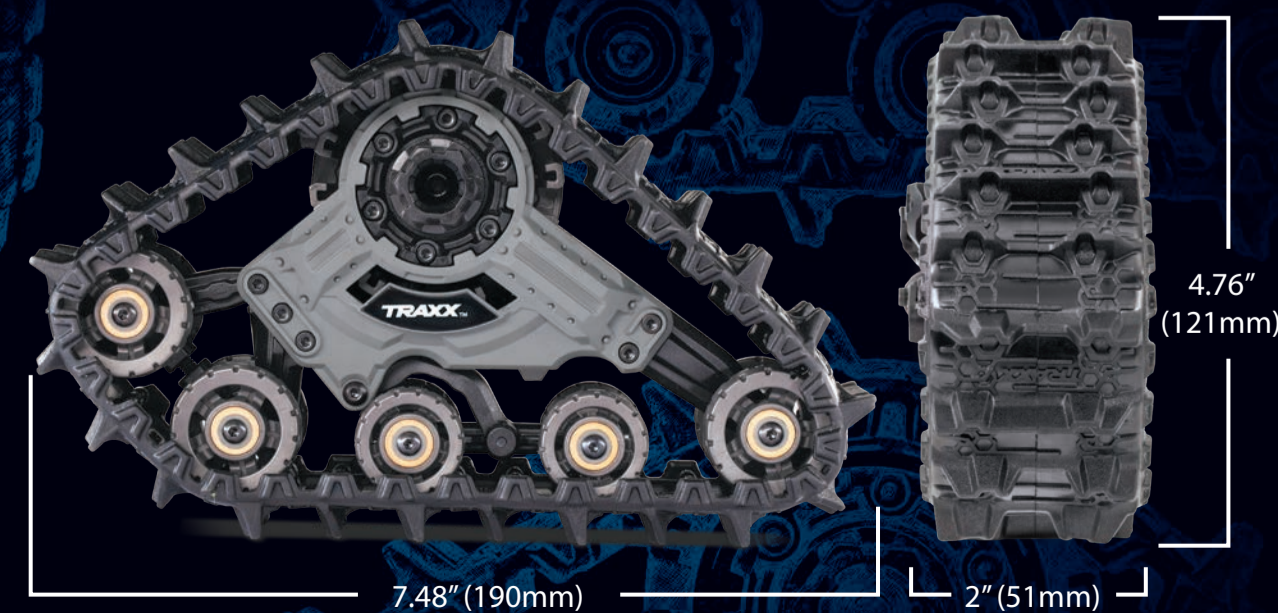

TRAXXAS

TRX4
TRAXX™ DEEP-TERRAIN
TRACK SET

#8880

TRX-4 model sold separately

TRX4™ DEEP-TERRAIN
TRAXX™ TRACK SET

TRX4
TRAXX™

DEEP-TERRAIN
TRACK SET

FRONT TRACK DIMENSIONS

TRX4 TRAXX™ DEEP-TERRAIN TRACK SET

Power through the toughest terrain with unbeatable traction and control with TRX-4® Traxx™.

FEATURES:

- Four oil-filled shocks control the rotational movement of the tracks

- Black Rubber Sealed Ball Bearings on the main drive gear

WHAT'S IN THE BOX:

- Complete set of 4 preassembled TRX-4 Traxx (2 Front, 2 Rear)
- 17mm wheel wrench
- Installation instructions
- Reusable package for storage off of truck

- All TRX-4 models including 312mm and 324mm wheelbase

UNSTOPPABLE CAPABILITY

TRX-4 Traxx provide increased traction in a variety of terrain conditions, taking your adventures to new levels.

ALL-WEATHER DURABILITY