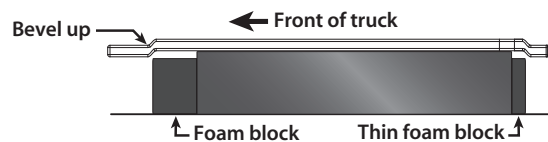

If you have questions or need technical assistance, call Traxxas at **1-888-TRAXXAS** (1-888-872-9927) (U.S. residents only)

www.TRAXXAS.COM

Traxxas, 1100 Klein Road, Plano, TX 75074, Phone: 972-265-8000, Fax: 972-265-8011, e-mail: support@Traxxas.com

KC1109 Form 3927XINST Rev 071026