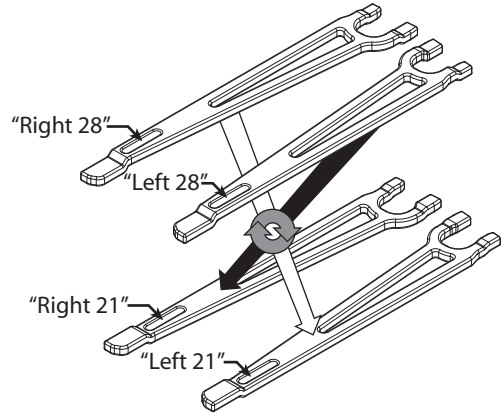

### Extended Battery Hold-Down Instructions

Covers Parts #3927X

The number on each side of the hold down indicates the battery height in millimeters that hold-down can accommodate. Note that one side is labeled "28" and other side is labeled "21". The 28mm side is for use with large battery packs. If you are using very small packs, simply flip the hold-down over to the 21mm side and use it on the opposite side of the chassis.

There are four foam blocks included in this kit. When using the 28mm side, the thin foam block should be installed in the rear of the battery compartment to help provide space for installing the battery hold-down. The larger foam block should be installed in the front of the battery compartment as necessary.