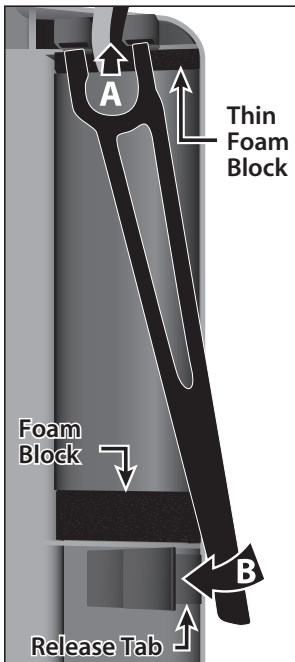

### Extended Battery Hold-Down Instructions

Covers Parts #3927X

The number on each side of the hold down indicates the battery height in millimeters that hold-down can accommodate. Note that one side is labeled "28" and other side is labeled "21". The 28mm side is for use with large battery packs. If you are using very small packs, simply flip the hold-down over to the 21mm side and use it on the opposite side of the chassis.

There are four foam blocks included in this kit. When using the 28mm side, the thin foam block should be installed in the rear of the battery compartment to help provide space for installing the battery hold-down. The larger foam block should be installed in the front of the battery compartment as necessary.