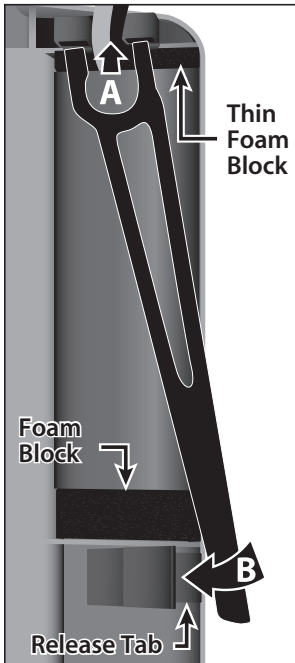

### Extended Battery Hold-Down Instructions

Covers Parts #3927X

The number on each side of the hold down indicates the battery height in millimeters that hold-down can accommodate. Note that one side is labeled "28" and other side is labeled "21". The 28mm side is for use with large battery packs. If you are using very small packs, simply flip the hold-down over to the 21mm side and use it on the opposite side of the chassis.

There are four foam blocks included in this kit. When using the 28mm side, the thin foam block should be installed in the rear of the battery compartment to help provide space for installing the battery hold-down. The larger foam block should be installed in the front of the battery compartment as necessary.