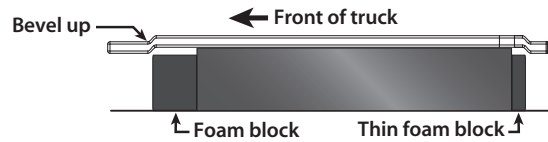

### Extended Battery Hold-Down Instructions

Covers Parts #3927X

The number on each side of the hold down indicates the battery height in millimeters that hold-down can accommodate. Note that one side is labeled "28" and other side is labeled "21". The 28mm side is for use with large battery packs. If you are using very small packs, simply flip the hold-down over to the 21mm side and use it on the opposite side of the chassis.

There are four foam blocks included in this kit. When using the 28mm side, the thin foam block should be installed in the rear of the battery compartment to help provide space for installing the battery hold-down. The larger foam block should be installed in the front of the battery compartment as necessary.