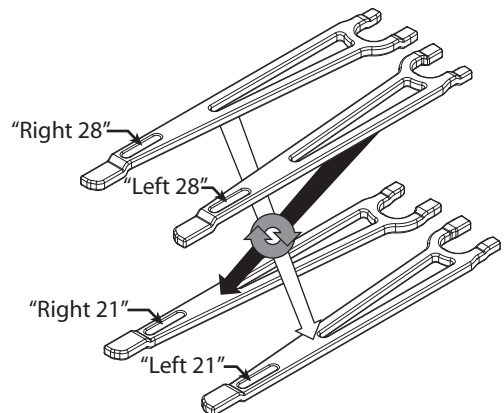

If you have questions or need technical assistance, call Traxxas at **1-888-TRAXXAS** (1-888-872-9927) (U.S. residents only)

www.TRAXXAS.COM

Traxxas, 1100 Klein Road, Plano, TX 75074, Phone: 972-265-8000, Fax: 972-265-8011, e-mail: support@Traxxas.com

KC1109 Form 3927XINST Rev 071026