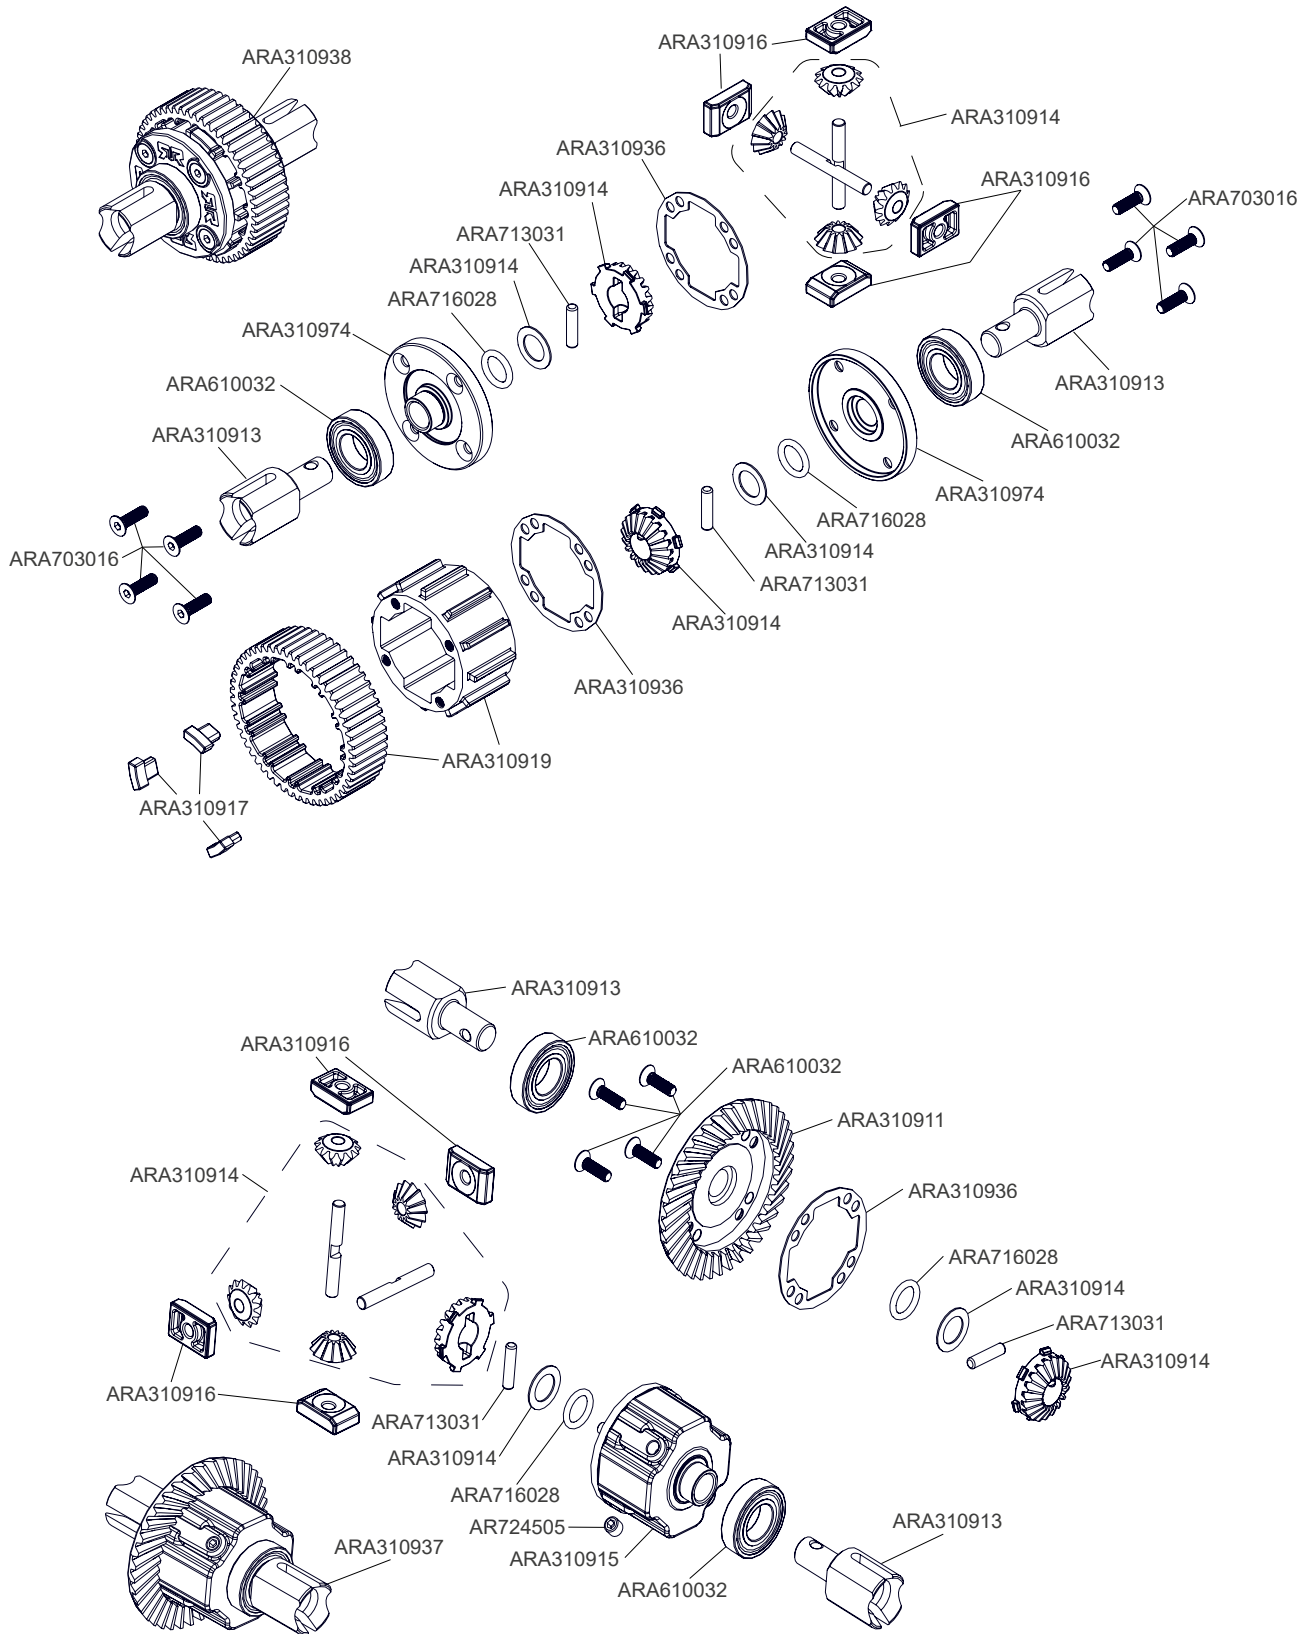

Shocks Stoßdämpfer Amortisseur
Amortiguador 減震器 ショックアブソーバ

Front Springs
ARA330615
ARA330616
ARA330572 - STD
ARA330617

ARA330569

ARA330569

ARA330583

ARA330583

ARA330568

ARA330580

ARA330568

ARA330578
Front

Rear Springs
ARA330618
ARA330619
ARA330573 - STD
ARA330620

ARA330569

ARA330569

ARA330583

ARA330583

ARA330568

ARA330580

ARA330568

ARA330577
Rear

Differential Differential Différentiel
Diferencial 差动 差動

Optional

Sway Bars

Mod1 Safe-D5 Pinions

- ARA310961 14T
- ARA310962 15T
- ARA310963 16T
- ARA310964 17T - STD
- ARA310965 18T
- ARA310966 19T
- ARA310967 20T
- ARA310968 21T
- ARA310969 22T
- ARA310970 23T
- ARA310971 24T
- ARA310972 25T

Stone Guards

Shock Springs

- Rear Springs
- ARA330618
- ARA330619
- ARA330573 - STD
- ARA330620

- Front Springs
- ARA330615
- ARA330616
- ARA330572 - STD
- ARA330617