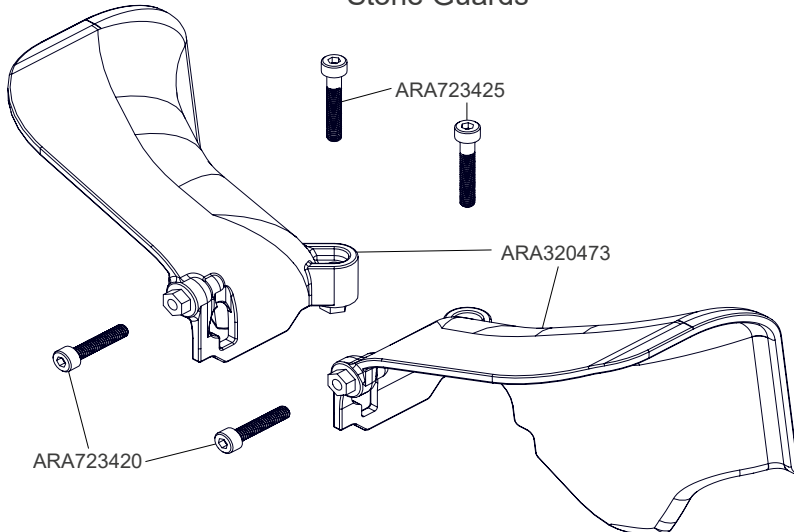

Stone Guards

Shock Springs

- Rear Springs
- ARA330618
- ARA330619
- ARA330573 - STD
- ARA330620

- Front Springs
- ARA330615
- ARA330616
- ARA330572 - STD
- ARA330617