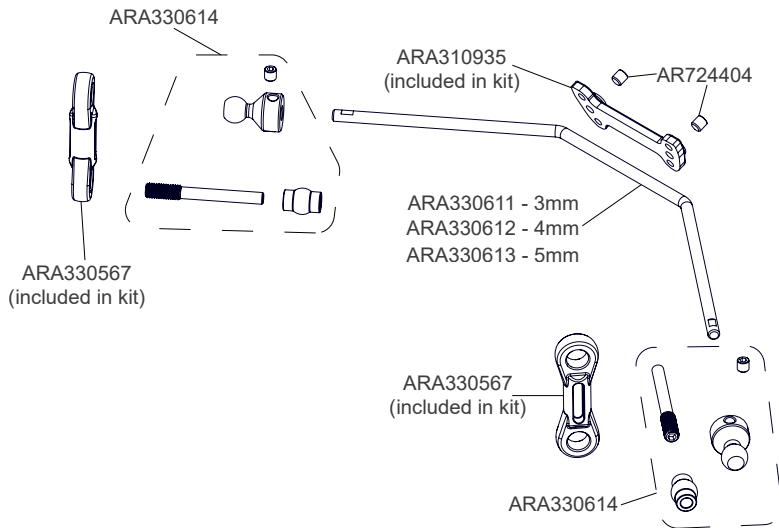

ARA330580

ARA330568

ARA330577
Rear

Differential Differential Différentiel
Diferencial 差动 差動

Optional

Sway Bars

Mod1 Safe-D5 Pinions

- ARA310961 14T
- ARA310962 15T
- ARA310963 16T
- ARA310964 17T - STD
- ARA310965 18T
- ARA310966 19T
- ARA310967 20T
- ARA310968 21T
- ARA310969 22T
- ARA310970 23T
- ARA310971 24T
- ARA310972 25T