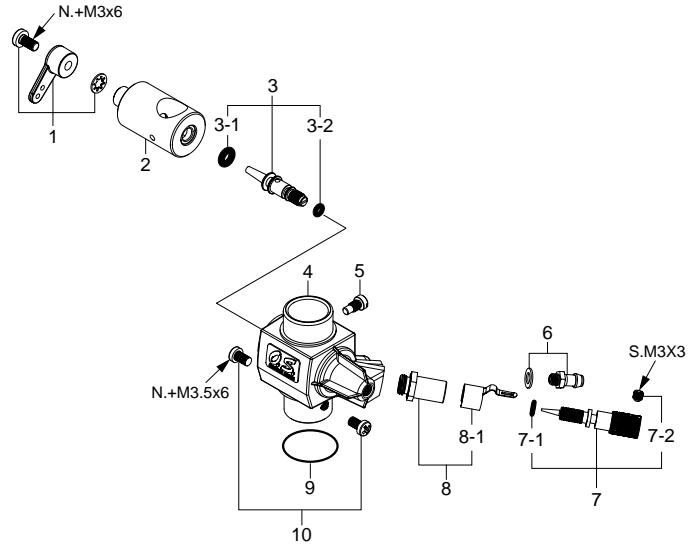

MAX-120AXRING

W/E-5020 SILENCER (19210)

W/OUT SILENCER (19218)

TYPE 70D (29182000)

* Type of screw

C...Cap Screw M...Oval Fillister-Head Screw T...Tapping Screw
F...Flat Head Screw N...Round Head Screw S...Set Screw

No.	Code No.	Description
1	29124000	Cylinder Head
2	29123100	Cylinder Liner
3	29123400	Piston Ring
4	29123200	Piston
5	29206000	Piston Pin
6	28117000	Piston Pin Retainer (2pcs.)
7	29125000	Connecting Rod
8	29182000	Carburetor Complete (Type 70D)
9	45910100	Locknut Set
10	29128000	Drive Hub
10-1	29008219	Woodruff Key
11	46120000	Thrust Washer
12	26731010	Crankshaft Ball Bearing (F)
13	29121000	Crankcase
14	46030008	Crankshaft Ball Bearing (R)
15	29122000	Crankshaft
16	29121400	Gasket Set
17	29127000	Cover Plate
	71608001	Glow Plug No.8
	72200080	Needle Valve Extension Cable Set
	29122500	E-5020 Silencer Assembly
	29122540	Gasket
	29122530	Assembly Screw
	22681957	Pressure Nipple (No.7)
	29122520	Silencer Retaining Screw (C.M4x45 2pcs.)
	29122600	E-5020 Silencer Extension Adapter
	29122610	Extension Adapter Retaining Screw (M4x90 2pcs.)
	29122700	E-5020 Silencer 90° Adapter
	29122510	90° Adapter Retaining Screw (M4x20 2pcs.)

No.	Code No.	Description
1	27881400	Throttle Lever Assembly
2	29182200	Carburetor Rotor
3	29181620	Mixture Control Valve Assembly
3-1	46066319	"O" Ring (L) (2pcs.)
3-2	22781800	"O" Ring (S) (2pcs.)
4	29182100	Carburetor Body
5	45581820	Roter Guide Screw
6	22681953	Fuel Inlet (No.1)
7	22681980	Needle-valve Assembly
7-1	24981837	"O" Ring (2pcs.)
7-2	26381501	Set Screw
8	27381940	Needle-valve Holder Assembly
8-1	26711305	Ratchet Spring
9	29015019	Carburetor Rubber Gasket
10	25081700	Carburetor Retaining Screw

O.S. GENUINE PARTS & ACCESSORIES

Code No.	Description
71904200	Radial Motor Mount
45910100	Propeller Locknut Set
45910200	Propeller Locknut Set (For Spinner)
45910300	5/16"-M5 Propeller Locknut Set For 4C Spinner
71531000	Non-Bubble Weight
72403050	Super Filter (L)
79870050	M5 Blind Nut (10pcs.)
55500004	M5 Lock Washer (10sets.)
79871110	M3x8 Cap Screw Set (10pcs.)
79871150	M3x15 Cap Screw Set (10pcs.)
71521000	Long Socket Wrench With Plug Grip